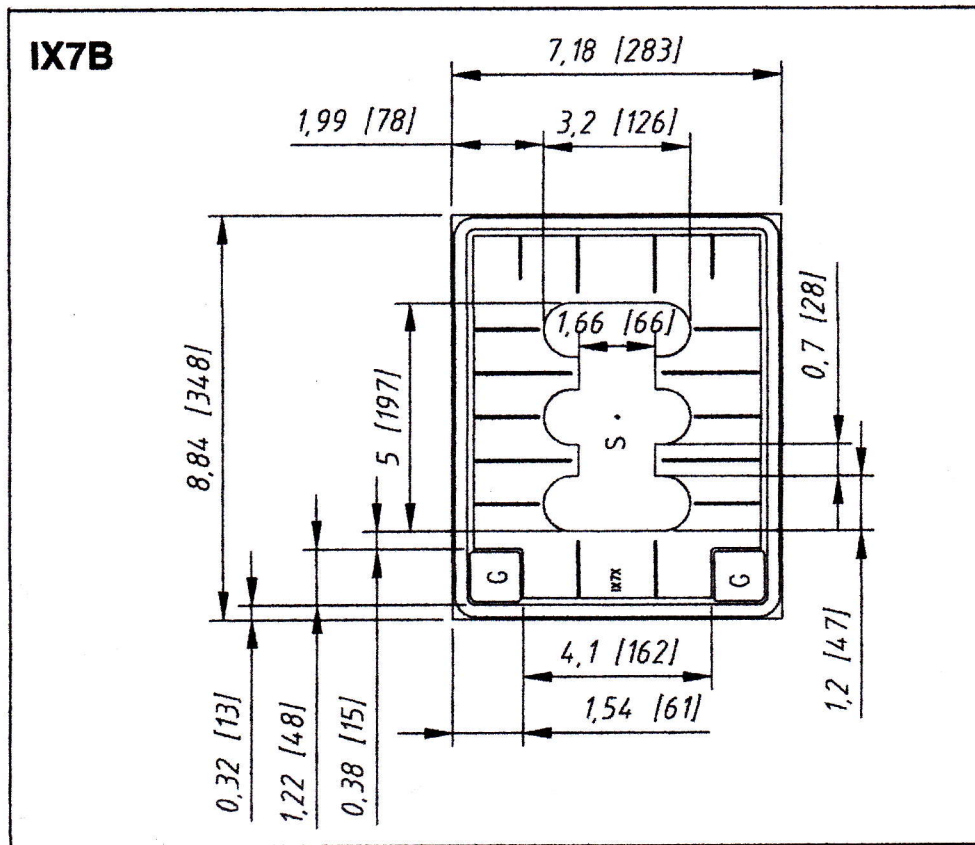

Sierra Components, Inc.

2222 Park Place, 3-E • Minden, Nevada 89423

Phone: 775.783.4940 Fax: 775.783.4947

APPROVED BY: MG

DIE SIZE: 348 x 283 Mils

DATE: 3/13/14

MFG: IXYS

THICKNESS: .014"

P/N: IXTD24P20